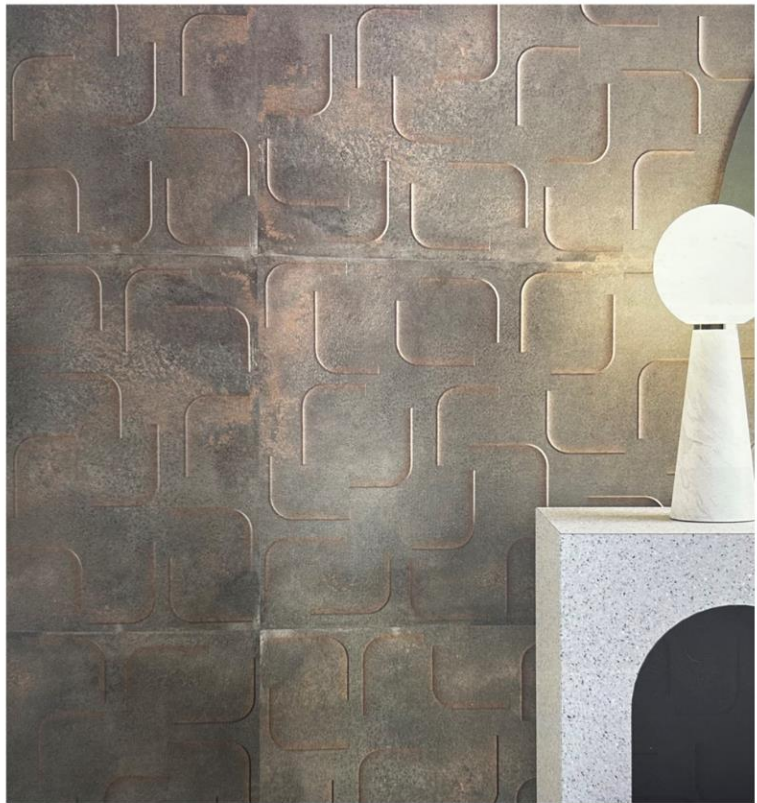

Pav pattern 45x45cm

Lines & Ornamenta 40x120cm

Lune stone 60x120cm

Balneo 60x120cm

Pav pattern 45x45cm

Italian onice 60x120cm

Vibe 60x120cm

Praline & huate 33.3x100cm &100x100cm

Markthal 90x90cm

Jasper 60x120cm.

Metallo Metric 60x120cm

Book match infinity 60x120cm

Pav pattern 45x45cm

Orobico bookmatch A & B 60x120cm

Silver root 60x120cm

Toja 40x120cm