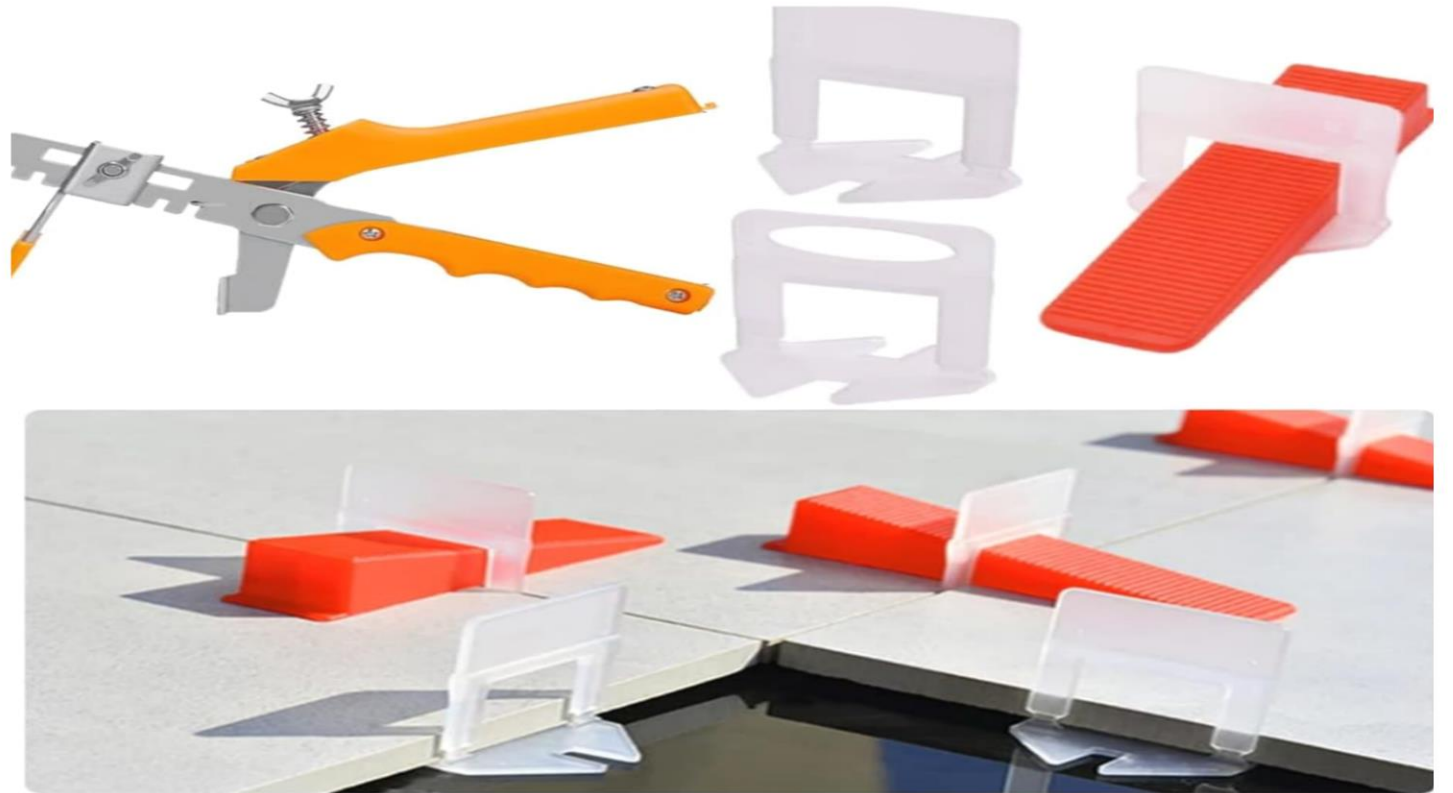

Silver Heels 60x120cm

Rossato crema stone 60x120cm

Advance gris 40x120cm

Rialto 60x120cm

Harmony 60x120cm

Cado PVC panels 122x2600mm & Premium 300x2600mm

Sandbank 60x120cm

Tile levelling systems available in 1.5mm & 2mm

Pack sizes: 100c/100w , 100w/300c & 500c

Clips = C Wedges = W

Larsen & Kelmor adhesives & grouts available, also Genesis tile trims in 10mm & 12mm see instore for more info.